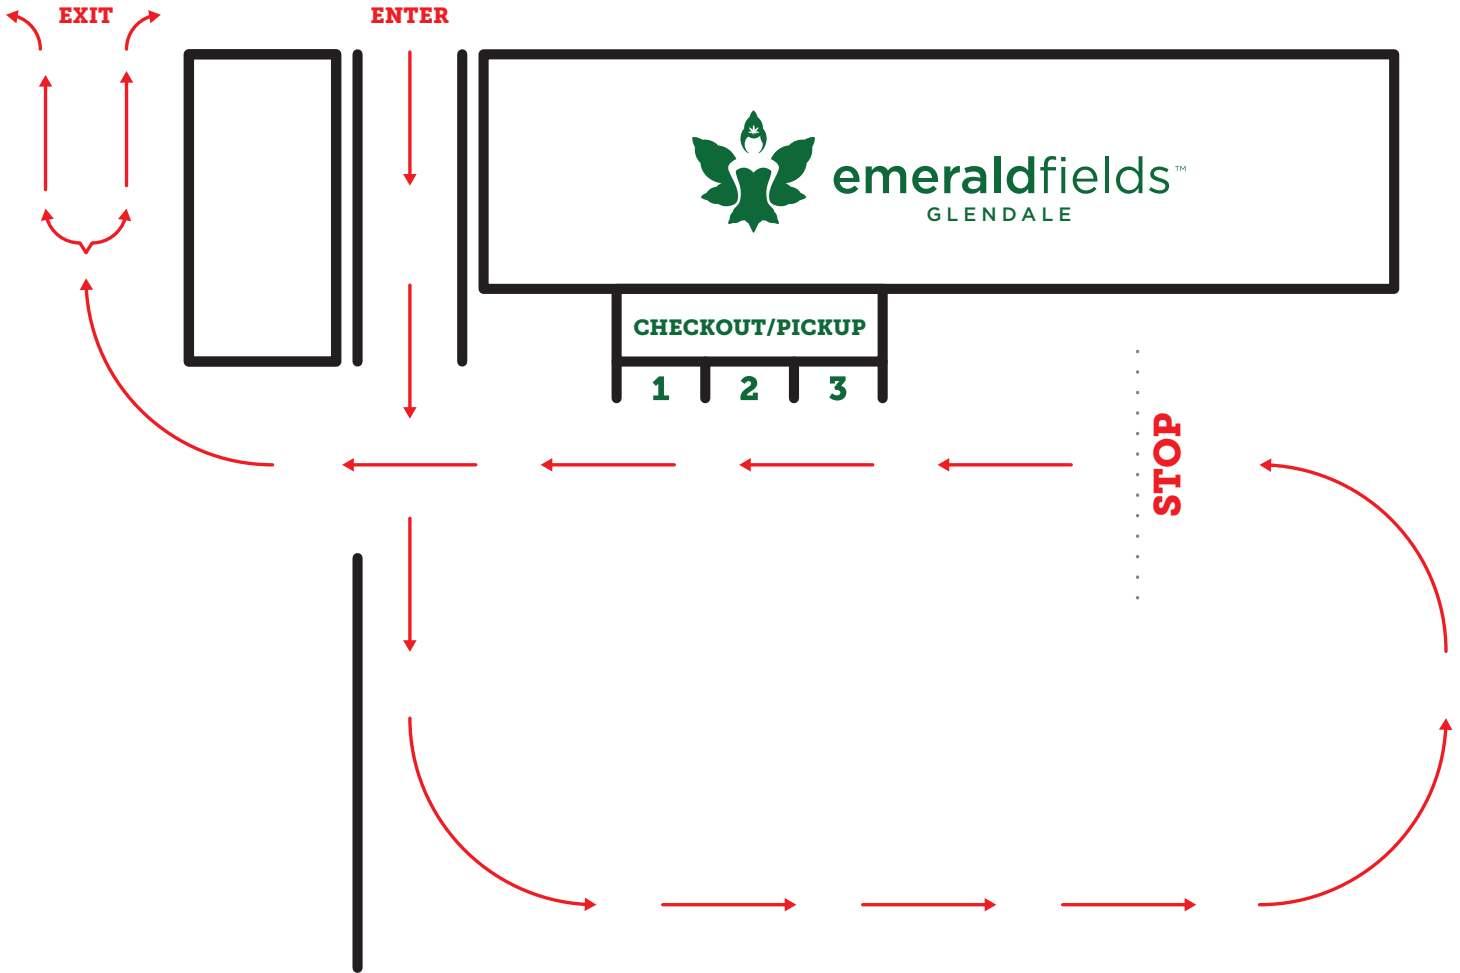

**emeraldfields™**  
GLENDALE

**Order online at [EmeraldFields.com](https://www.emeraldfields.com)  
or call (303) 377-1501.**

Online orders will get a text confirmation when ready.  
Phone orders require at least 30 minutes.

**Bring cash for payment.**

Proceed to the designated location for pickup and stay in your car,  
an attendant will come to you.

**ONLY ONLINE AND PHONE ORDERS WILL BE PROCESSED AT THIS TIME.**

For further assistance, please call (303) 377-1501.